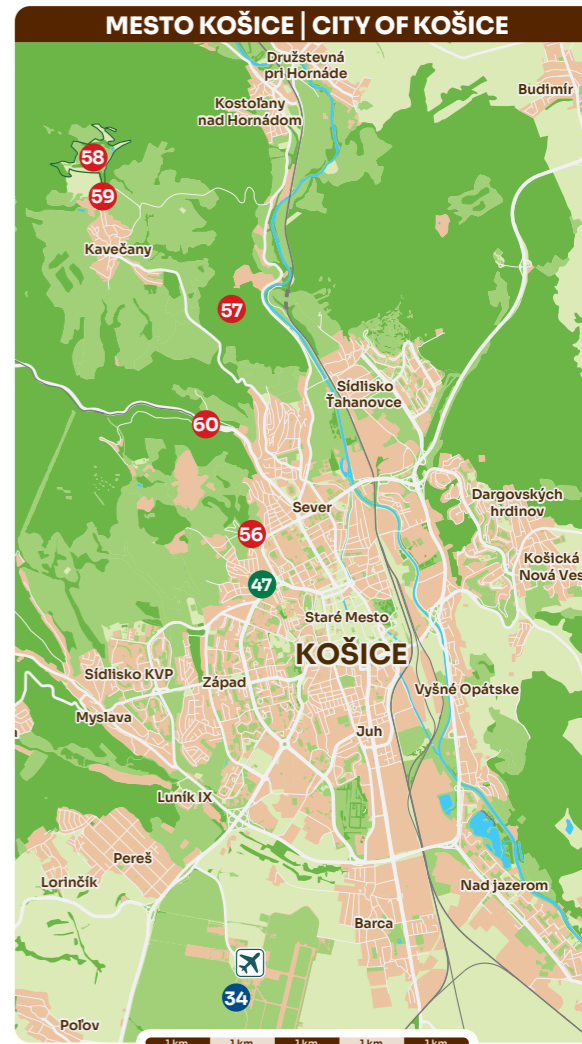

LEGENDA | LEGEND	
polícia | police	nemocnica | hospital
nákupné centrum | mall	pošta | post office
verejné toalety | public toilets	parkovisko | parking
letisko | airport	univerzita | university
autobusová stanica | bus station	zmenáreň | exchange
vlaková stanica | train station